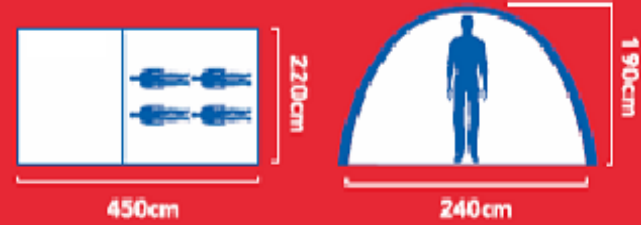

205cm

www.spinifexcamping.com

LONGREACH DOME TENT

PLEASE RECYCLE
PACKAGING

SPECIFICATIONS

SLEEPS 4

WEIGHT 7.2kg

240cm

220cm

185cm

240cm

Spinifex
Redcliffe

SPECIFICATIONS

SLEEPS 4 WEIGHT 13.7kg

TANAMI 6 TENT

SPECIFICATIONS

SLEEPS 9
WEIGHT 15.3kg

12
month
GUARANTEED QUALITY WARRANTY

PLEASE RECYCLE
PACKAGING
www.spinifexcamping.com

SPECIFICATIONS

SLEEPS 14+